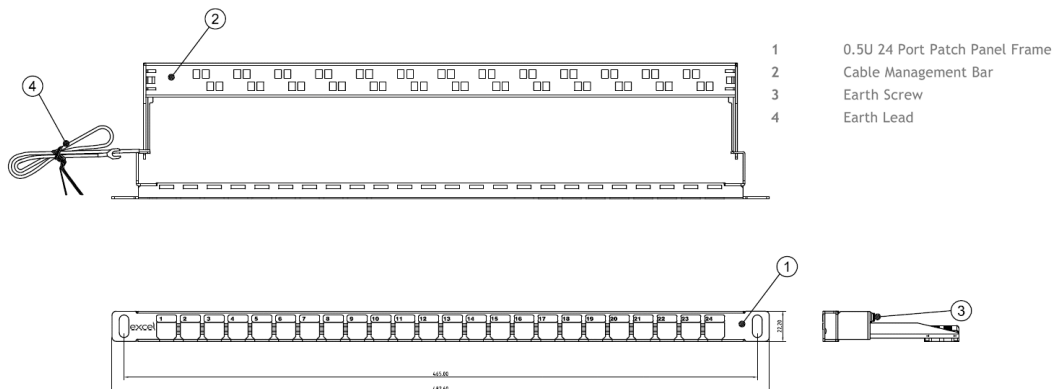

## Product Overview

Excel keystone jack patch panel frames are available for mounting of the range of screened and unscreened Excel toolless keystone jacks.

A rear management tray with purposely designed cable tie positions, is supplied with each panel which is fitted without the need for any tools or fixings by simply snapping it into place.

## Product Specifications

Feature	Values
Suitable for number of outlets / modules	24
Category	Keystone Jack dependent
Number of rack units (RU)	0.5
Colour	Chrome
Height	22 mm
Width	482.5 mm
Depth	96 mm

## Product drawing