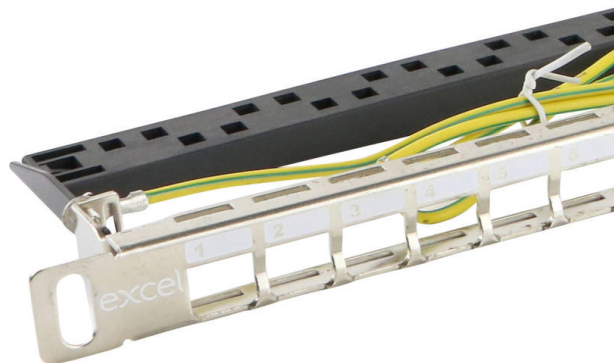

# Excel Unloaded Keystone Patch Panel Frame - 24-port, 0.5U - Chrome

Item Code: 100-041

**excel**  
without compromise.

✕ Earthing kit, cage nuts and mini cable ties included

✕ Fast fit rear cable management

## Product Overview

Excel keystone jack patch panel frames are available for mounting of the range of screened and unscreened Excel toolless keystone jacks.

A rear management tray with purposely designed cable tie positions, is supplied with each panel which is fitted without the need for any tools or fixings by simply snapping it into place.

## Product Specifications

Feature	Values
Suitable for number of outlets / modules	24
Category	Keystone Jack dependent
Number of rack units (RU)	0.5
Colour	Chrome
Height	22 mm
Width	482.5 mm
Depth	96 mm

# Excel Unloaded Keystone Patch Panel Frame - 24-port, 0.5U - Chrome

Item Code: 100-041